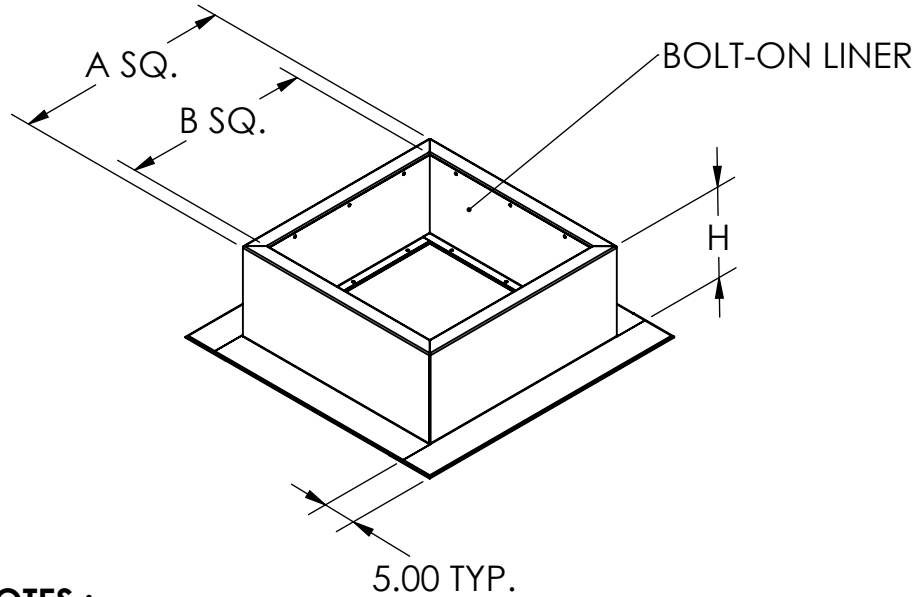

VPLUME  
 PLENUM CURB - 1X1

**NOTES :**

1. 1.5" RIGID INSULATION
2. BOLT-ON LINER
3. DOUBLE THICKNESS FLANGE
4. STAINLESS STEEL LINER HARDWARE
5. GASKET AND MOUNTING HARDWARE PROVIDED

**DIMENSIONAL DATA**

SIZE	A	B	H
<b>90-122</b>	21.00	18.00	14, 18, OR 24
<b>135</b>	23.00	20.00	14, 18, OR 24
<b>150</b>	25.00	22.00	14, 18, OR 24
<b>165</b>	27.00	24.00	14, 18, OR 24
<b>182</b>	33.00	30.00	14, 18, OR 24
<b>200</b>	35.00	32.00	14, 18, OR 24
<b>222</b>	39.00	36.00	14, 18, OR 24
<b>245</b>	45.00	42.00	14, 18, OR 24
<b>270</b>	49.00	46.00	14, 18, OR 24
<b>300</b>	57.50	54.50	14, 18, OR 24
<b>330</b>	59.50	56.50	14, 18, OR 24
<b>365</b>	62.50	59.50	14, 18, OR 24
<b>402</b>	69.50	66.50	14, 18, OR 24

ALL DIMENSIONS ARE IN INCHES